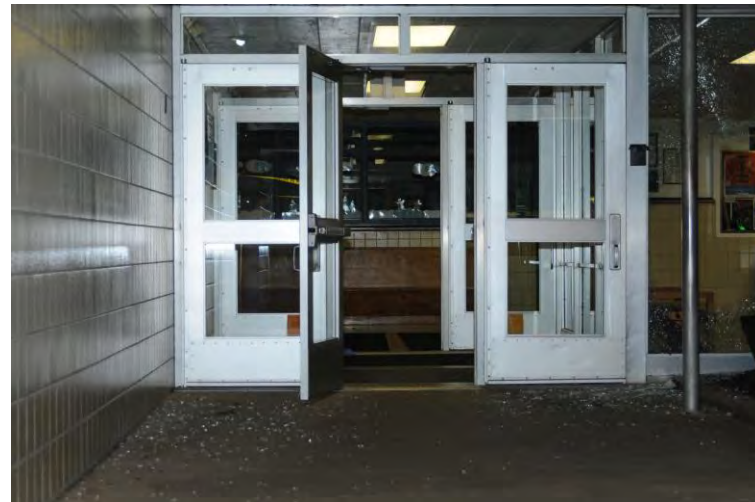

083

Front Entrance SHES  
091

086

092

093

094

0006

007

012

008

0103

0104

025

Lobby Area SHES  
022

036

042

0194 Glock 20, 10mm found near shooter – Rm 10

0187 Bushmaster – Rm 10

0365 Magazines – Rm10

0375 Glock 20, 10mm found near shooter – Rm 10

0389 Shotgun shell 12 ga. (live) (#39) and 5.56mm (live) (#40) found on shooter's person – Rm 10