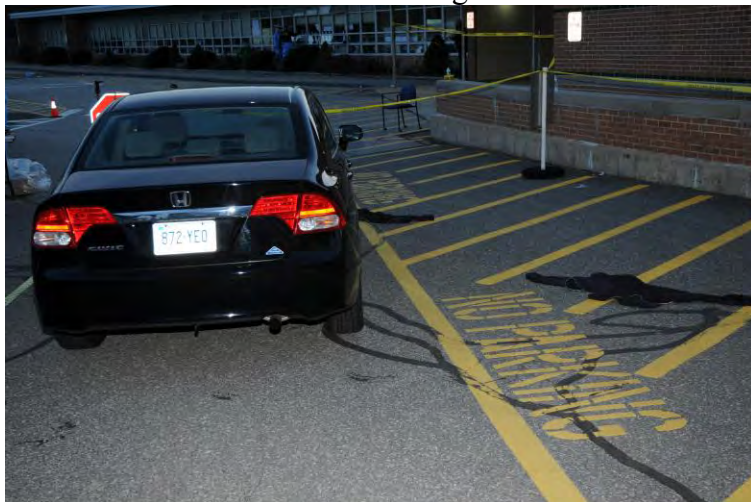

0504 Misc. shotgun shell ( Federal Tactical 12 ga.) from floor north of door to Rm #6 (#49)

Shooter's Car – Outside SHES- Honda CT reg. 872YEO 016

017

020

019 Shooter's car -sweatshirts to right of car

022 Shooter's car - 5.56mm circled #503