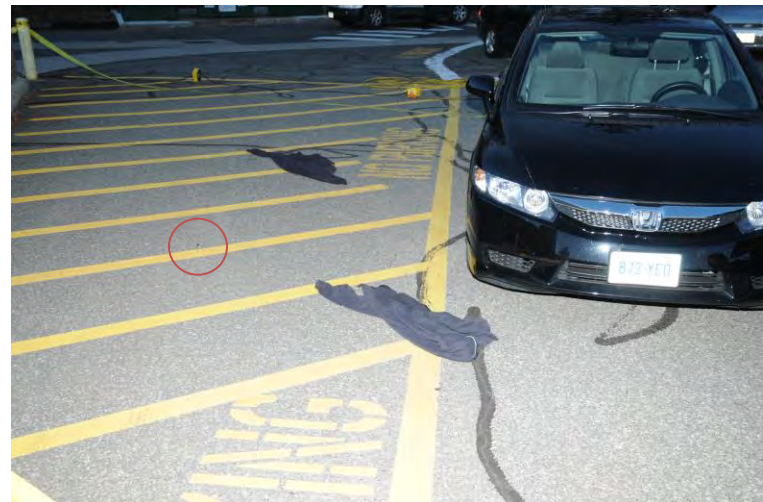

0379 Sig Sauer P226 9mm found on shooter's person – Rm 10

0394 Items found on or in close proximity to shooter's body

0458 Bushmaster

0740 Misc. shotgun shell (Federal Premium Tactical Rifled Slug, 12 ga. Found in Rm 4)(#99)

0504 Misc. shotgun shell ( Federal Tactical 12 ga.) from floor north of door to Rm #6 (#49)

Shooter's Car – Outside SHES- Honda CT reg. 872YEO 016

017

020

019 Shooter's car -sweatshirts to right of car

022 Shooter's car - 5.56mm circled #503