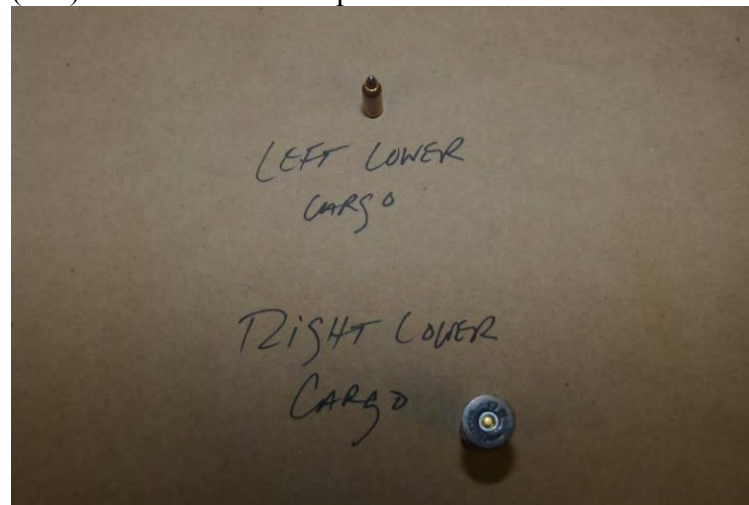

0194 Glock 20, 10mm found near shooter – Rm 10

0187 Bushmaster – Rm 10

0365 Magazines – Rm10

0375 Glock 20, 10mm found near shooter – Rm 10

0389 Shotgun shell 12 ga. (live) (#39) and 5.56mm (live) (#40) found on shooter's person – Rm 10

0379 Sig Sauer P226 9mm found on shooter's person – Rm 10

0394 Items found on or in close proximity to shooter's body

0458 Bushmaster

0740 Misc. shotgun shell (Federal Premium Tactical Rifled Slug, 12 ga. Found in Rm 4)(#99)